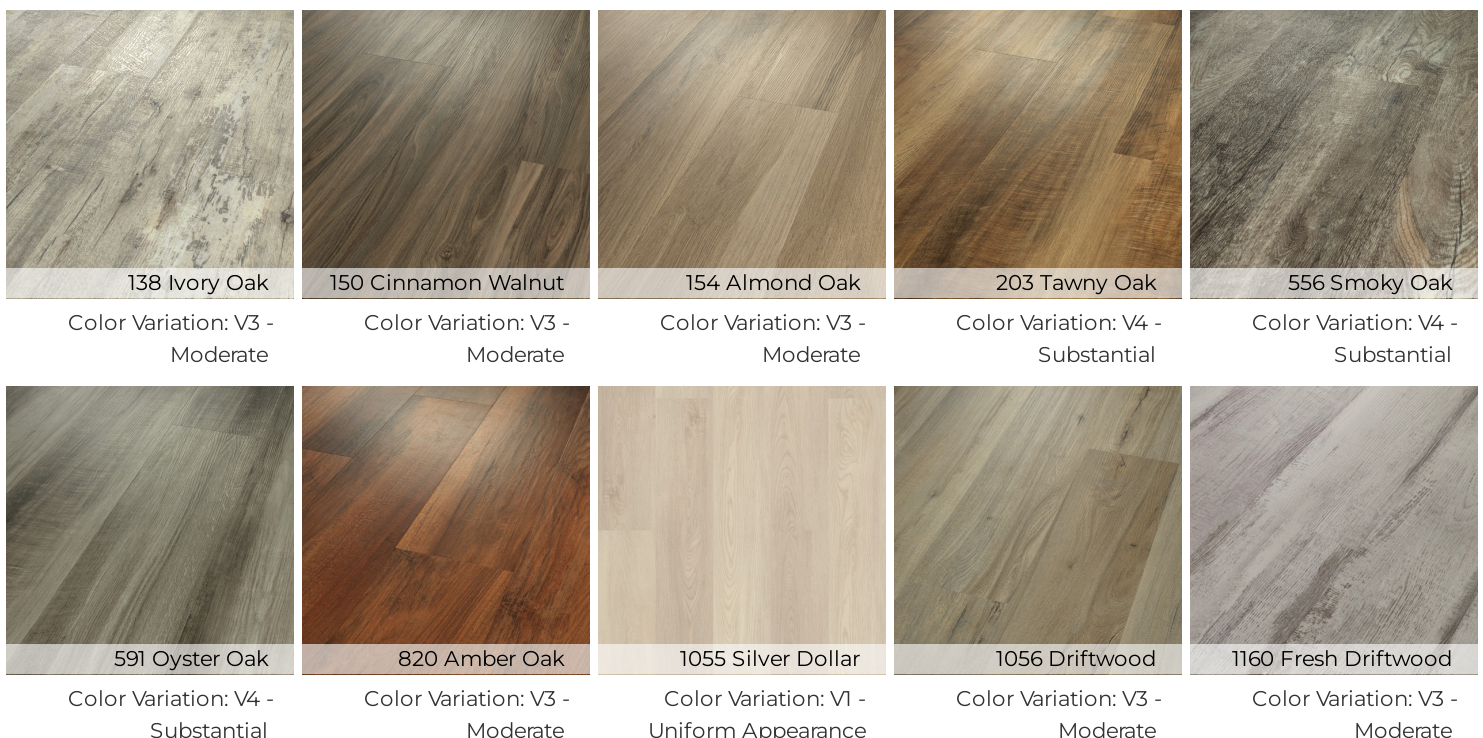

7295 Modern Classic

	US Units	Metric Units
<b>Style Number</b>	<b>0736V</b>	
<b>Construction</b>	Multilayer SPC with Acoustic Backing	
<b>Profile</b>	Click	
<b>Size</b>	7" x 48"	17.78 cm x 121.92 cm
<b>Overall Thickness</b>	0.189"	4.8 mm
<b>Wear Layer Thickness</b>	12 mil (0.012")	0.3 mm
<b>Attached Underlayment</b>	EVA Pad	
<b>Attached Underlayment Thickness</b>	0.059"	1.5 mm
<b>Finish</b>	ArmourBead®	
<b>Edge Description</b>	Micro-Bevel	
<b>Area per Carton</b>	18.67 sq ft	1.73 sq m
<b>Area per Pallet</b>	1493.6 sq ft	138.76 sq m
<b>Installation</b>	Floating	
<b>Installation Grade</b>	Above, On, Below	
<b>Residential Warranty</b>	30 Years	
<b>Commercial Warranty</b>	7 Year Light Commercial	

## Features

Top-selling style Endura Plus is perfect for those wanting a durable luxury vinyl floor with unrivaled value. Rich hues, combined with beveled edges and realistic embossing embody the tried-and-true character of real hardwood. Endura is 100% waterproof for a beautiful, high-performing floor and features Soft Silence® acoustical pad for noise reduction and added comfort.

## Colors