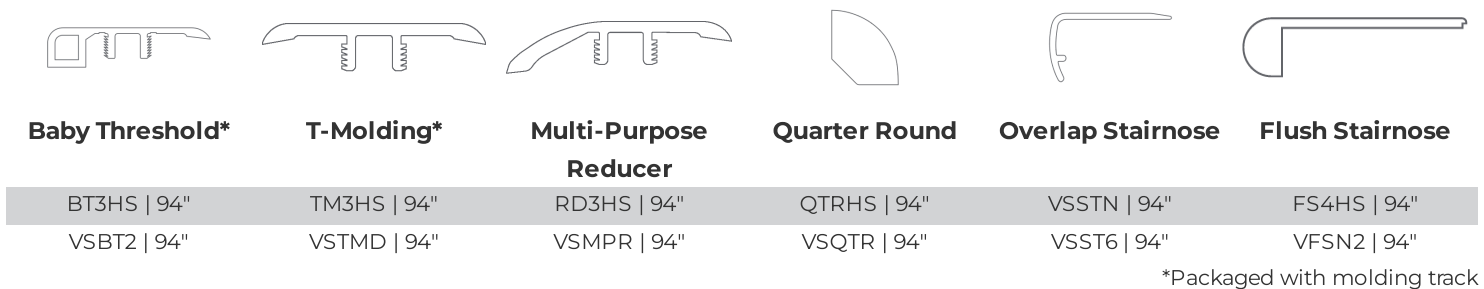

7295 Modern Classic

	US Units	Metric Units
<b>Style Number</b>	<b>0736V</b>	
<b>Construction</b>	Multilayer SPC with Acoustic Backing	
<b>Profile</b>	Click	
<b>Size</b>	7" x 48"	17.78 cm x 121.92 cm
<b>Overall Thickness</b>	0.189"	4.8 mm
<b>Wear Layer Thickness</b>	12 mil (0.012")	0.3 mm
<b>Attached Underlayment</b>	EVA Pad	
<b>Attached Underlayment Thickness</b>	0.059"	1.5 mm
<b>Finish</b>	ArmourBead®	
<b>Edge Description</b>	Micro-Bevel	
<b>Area per Carton</b>	18.67 sq ft	1.73 sq m
<b>Area per Pallet</b>	1493.6 sq ft	138.76 sq m
<b>Installation</b>	Floating	
<b>Installation Grade</b>	Above, On, Below	
<b>Residential Warranty</b>	30 Years	
<b>Commercial Warranty</b>	7 Year Light Commercial	

## Features

Top-selling style Endura Plus is perfect for those wanting a durable luxury vinyl floor with unrivaled value. Rich hues, combined with beveled edges and realistic embossing embody the tried-and-true character of real hardwood. Endura is 100% waterproof for a beautiful, high-performing floor and features Soft Silence® acoustical pad for noise reduction and added comfort.

## Coordinating Trim