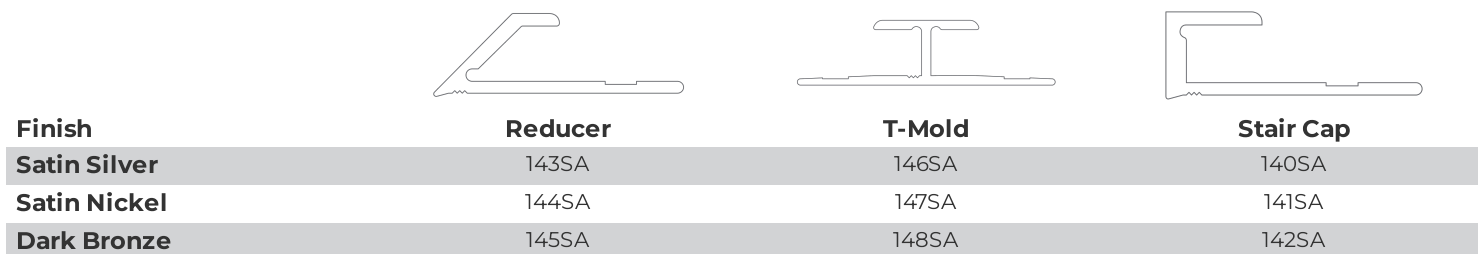

Coordinating Metal Trim

Installation Range

Profile Size	Installation Range
3.5mm	1.5mm to 3.5mm heights
5.5mm	3.6mm to 5.5mm heights
	6mm to 8mm heights